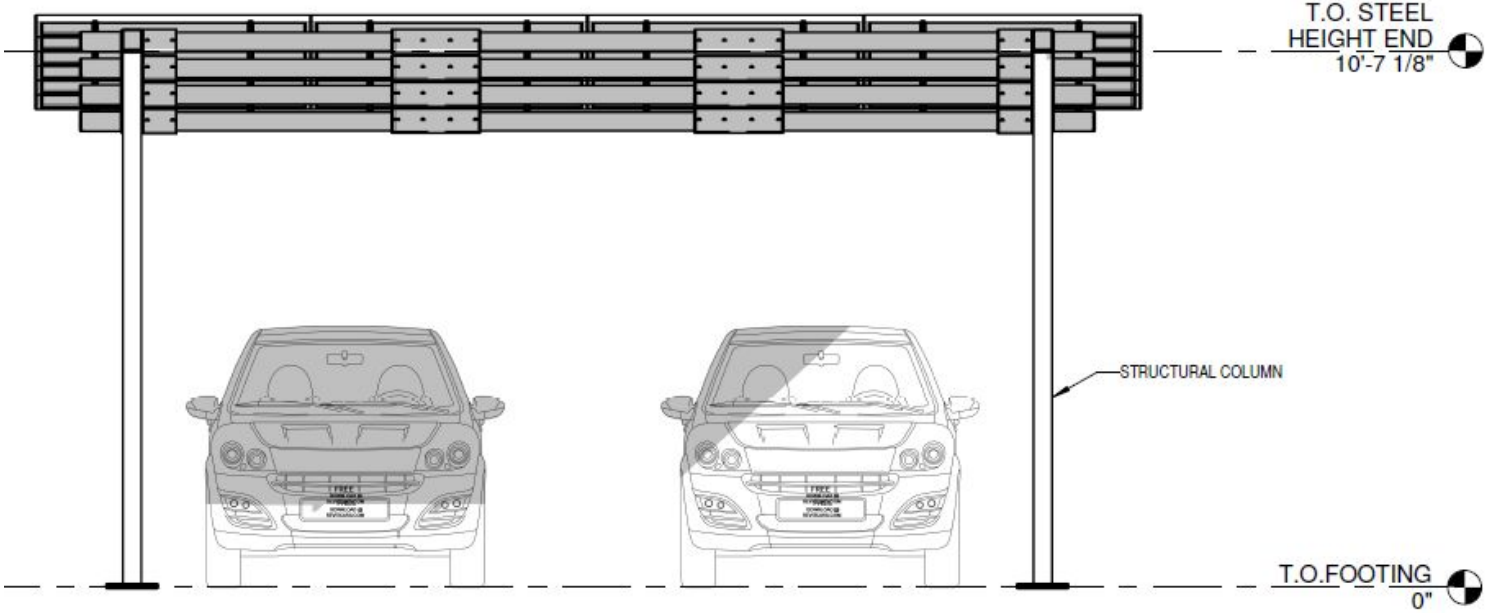

BLIKIR RCP-2 can be used either as a carport or a backyard canopy. Made in the USA from galvanized steel AND spray painted. It is a highly versatile and extremely easy to install system. It can be paired with any solar panel brand, and comes in dozens of different colors to match your exterior home and yard design, can be quickly installed by only two people and does not require the use of heavy machinery. All electrical wires can run in the columns.

Installation doesn't require any heavy machinery.

Sturdy Design

Made from galvanized steel, durable design.

Versatile

Compatible with any solar panel. Available in dozens of colors.

Tilt	<ul style="list-style-type: none">● 5° Tilt
Loads	<ul style="list-style-type: none">● 30 PSF Snow Load● 170 MPH Wind Load
Piers	<ul style="list-style-type: none">● Requires 4 piers● Pier depth only 2'
Racking	<ul style="list-style-type: none">● Sealed Surface (no top clamps)● Integrated Grounding
Available Colors	<ul style="list-style-type: none">● Default Color: Black● Optional: Galvanized and can be painted in any color
Panels	Uses either 60 or 72 cell solar panels: <ul style="list-style-type: none">● 24 x 60/120 cell Panels (8.5kW @ 355W)● 18 x 72/144 cell panels (8.1kW @ 450W)
Optional Add-Ons	<ul style="list-style-type: none">● Mesh sail - hides solar equipment, for cleaner look.● Column safety Solar LED lights● Enel X EV Car Chargers - for residential and commercial.

Drawings

Optional Accessories

BLIKIR RCP-2 Solar Array Decorative Mesh

Use the decorative mesh to hide the solar array wiring, inverters and rails. This mesh will make your BLIKIR Carport or Canopy even more appealing than it already is! Side mesh is also available. All attachment accessories are included.