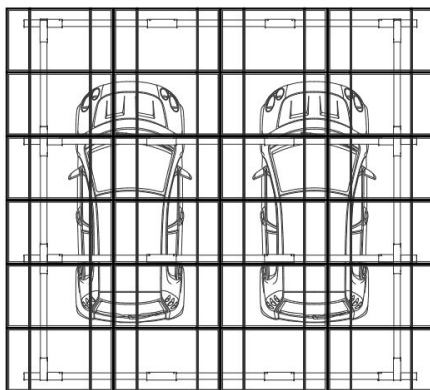

Installation doesn't require any heavy machinery.

Sturdy Design

Made from galvanized steel, durable design.

Versatile

Compatible with any solar panel. Available in dozens of colors.

Tilt	<ul style="list-style-type: none">● 5° Tilt
Loads	<ul style="list-style-type: none">● 30 PSF Snow Load● 170 MPH Wind Load
Piers	<ul style="list-style-type: none">● Requires 4 piers● Pier depth only 2'
Racking	<ul style="list-style-type: none">● Sealed Surface (no top clamps)● Integrated Grounding
Available Colors	<ul style="list-style-type: none">● Default Color: Black● Optional: Galvanized and can be painted in any color
Panels	Uses either 60 or 72 cell solar panels: <ul style="list-style-type: none">● 24 x 60/120 cell Panels (8.5kW @ 355W)● 18 x 72/144 cell panels (8.1kW @ 450W)
Optional Add-Ons	<ul style="list-style-type: none">● Mesh sail - hides solar equipment, for cleaner look.● Column safety Solar LED lights● Enel X EV Car Chargers - for residential and commercial.

Drawings

Optional Accessories

BLIKIR RCP-2 Solar Array Decorative Mesh

Use the decorative mesh to hide the solar array wiring, inverters and rails. This mesh will make your BLIKIR Carport or Canopy even more appealing than it already is! Side mesh is also available. All attachment accessories are included.