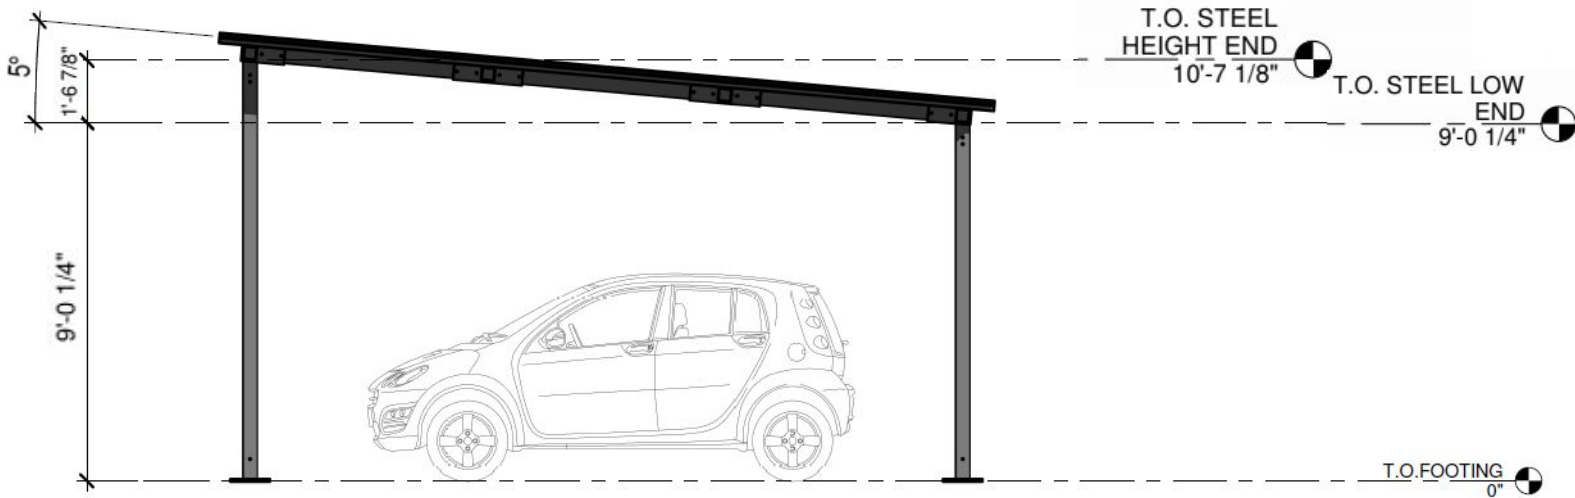

Installation doesn't require any heavy machinery.

Sturdy Design

Made from galvanized steel, durable design.

Versatile

Compatible with any solar panel. Available in dozens of colors.

Tilt	<ul style="list-style-type: none">● 5° Tilt
Loads	<ul style="list-style-type: none">● 30 PSF Snow Load● 170 MPH Wind Load
Piers	<ul style="list-style-type: none">● Requires 4 piers● Pier depth only 2'
Racking	<ul style="list-style-type: none">● Sealed Surface (no top clamps)● Integrated Grounding
Available Colors	<ul style="list-style-type: none">● Default Color: Black● Optional: Galvanized and can be painted in any color
Panels	Uses either 60 or 72 cell solar panels: <ul style="list-style-type: none">● 24 x 60/120 cell Panels (8.5kW @ 355W)● 18 x 72/144 cell panels (8.1kW @ 450W)
Optional Add-Ons	<ul style="list-style-type: none">● Mesh sail - hides solar equipment, for cleaner look.● Column safety Solar LED lights● Enel X EV Car Chargers - for residential and commercial.

Drawings

Optional Accessories

BLIKIR RCP-2 Solar Array Decorative Mesh

Use the decorative mesh to hide the solar array wiring, inverters and rails. This mesh will make your BLIKIR Carport or Canopy even more appealing than it already is! Side mesh is also available. All attachment accessories are included.